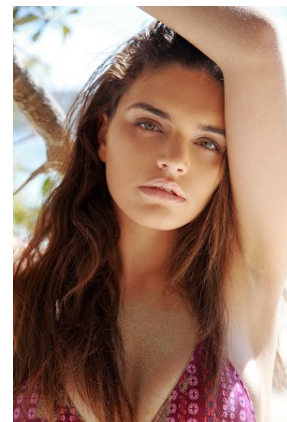

# BELLA

Claudia Marrone

Height: 5'7.5 Bust: 36 Hips: 37 Waist: 28.5 Shoe: 9 US Hair: Brown Eyes: Green