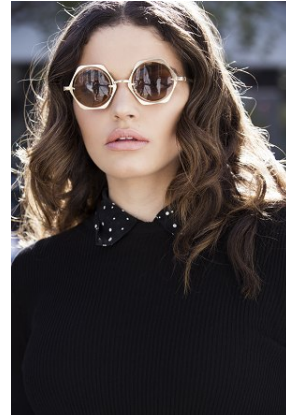

# BELLA

Claudia Marrone

Height: 5'7.5 Bust: 36 Hips: 37 Waist: 28.5 Shoe: 9 US Hair: Brown Eyes: Green

# BELLA

Claudia Marrone

Height: 5'7.5 Bust: 36 Hips: 37 Waist: 28.5 Shoe: 9 US Hair: Brown Eyes: Green

PO Box 504 Manly NSW Australia 1655 tel: +61 2 9976 6685 email: [info@bellamodels.com.au](mailto:info@bellamodels.com.au)