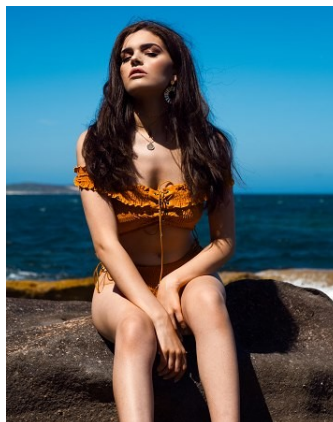

# BELLA

Claudia Marrone

Height: 5'7.5 Bust: 36 Hips: 37 Waist: 28.5 Shoe: 9 US Hair: Brown Eyes: Green