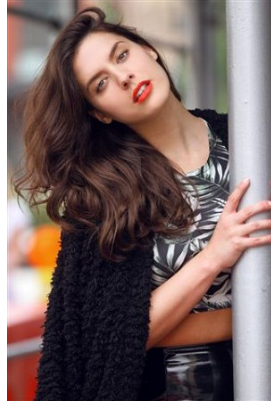

BELLA

Danielle Van Grondelle

Height: 5'11 Bust: 38.5 Hips: 43.5 Waist: 30 Hair: Brunette Eyes: Grey

BELLA

Danielle Van Grondelle

Height: 5'11 Bust: 38.5 Hips: 43.5 Waist: 30 Hair: Brunette Eyes: Grey

BELLA

Danielle Van Grondelle

Height: 5'11 Bust: 38.5 Hips: 43.5 Waist: 30 Hair: Brunette Eyes: Grey