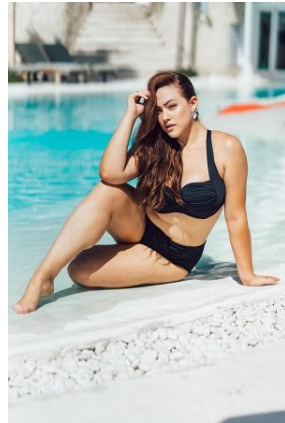

BELLA

Carla Conlin

Height: 5'9 Bust: 43 Hips: 43.5 Waist: 34 Shoe: 10 US Hair: Light Brown Eyes: Brown

BELLA

Carla Conlin

Height: 5'9 Bust: 43 Hips: 43.5 Waist: 34 Shoe: 10 US Hair: Light Brown Eyes: Brown

BELLA

Carla Conlin

Height: 5'9 Bust: 43 Hips: 43.5 Waist: 34 Shoe: 10 US Hair: Light Brown Eyes: Brown