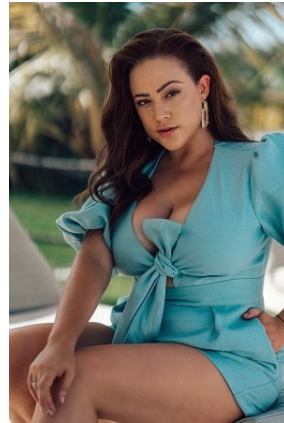

BELLA

Carla Conlin

Height: 5'9 Bust: 43 Hips: 43.5 Waist: 34 Shoe: 10 US Hair: Light Brown Eyes: Brown

BELLA

Carla Conlin

Height: 5'9 Bust: 43 Hips: 43.5 Waist: 34 Shoe: 10 US Hair: Light Brown Eyes: Brown

BELLA

Carla Conlin

Height: 5'9 Bust: 43 Hips: 43.5 Waist: 34 Shoe: 10 US Hair: Light Brown Eyes: Brown