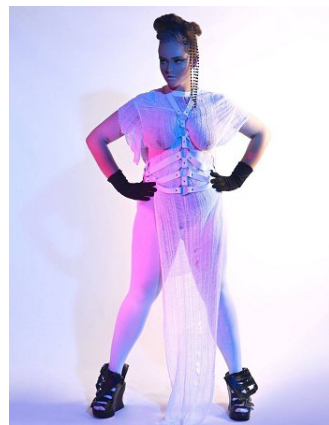

BELLA

India - Haylee

Shoe: 10 US Hair: Blonde Eyes: Blue

PO Box 504 Manly NSW Australia 1655 tel: +61 2 9976 6685 email: info@bellamodels.com.au

BELLA

India - Haylee

Shoe: 10 US Hair: Blonde Eyes: Blue

PO Box 504 Manly NSW Australia 1655 tel: +61 2 9976 6685 email: info@bellamodels.com.au