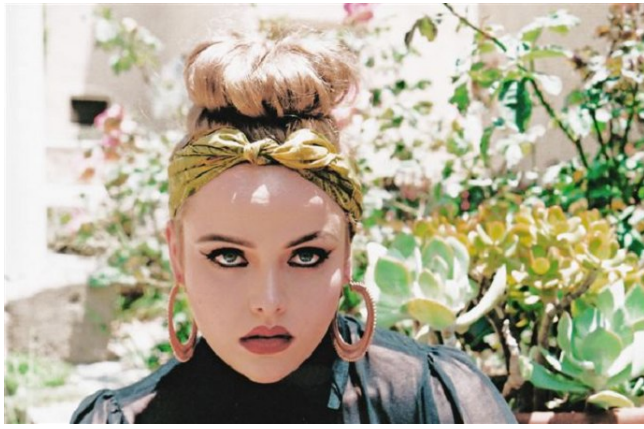

BELLA

India - Haylee

Shoe: 10 US Hair: Blonde Eyes: Blue

PO Box 504 Manly NSW Australia 1655 tel: +61 2 9976 6685 email: info@bellamodels.com.au

BELLA

India - Haylee

Shoe: 10 US Hair: Blonde Eyes: Blue

PO Box 504 Manly NSW Australia 1655 tel: +61 2 9976 6685 email: info@bellamodels.com.au