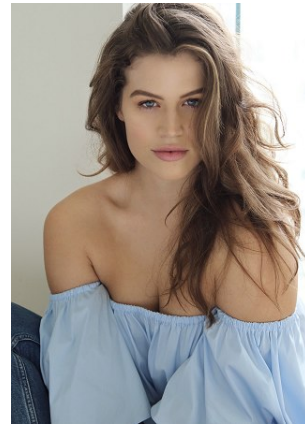

# BELLA

Aglae Dreyer

Height: 5'11.5 Bust: 41.5 Hips: 44 Waist: 31 Shoe: 9 US Hair: Light Brown Eyes: Grey

PO Box 504 Manly NSW Australia 1655 tel: +61 2 9976 6685 email: info@bellamodels.com.au

# BELLA

Aglae Dreyer

Height: 5'11.5 Bust: 41.5 Hips: 44 Waist: 31 Shoe: 9 US Hair: Light Brown Eyes: Grey

PO Box 504 Manly NSW Australia 1655 tel: +61 2 9976 6685 email: [info@bellamodels.com.au](mailto:info@bellamodels.com.au)