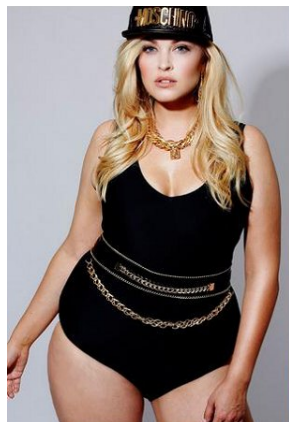

BELLA

Justine Legault

Height: 5'10 Bust: 38 Hips: 46.5 Waist: 33.5 Shoe: 9.5 US Hair: Blonde Eyes: Green

BELLA

Justine Legault

Height: 5'10 Bust: 38 Hips: 46.5 Waist: 33.5 Shoe: 9.5 US Hair: Blonde Eyes: Green

BELLA

Justine Legault

Height: 5'10 Bust: 38 Hips: 46.5 Waist: 33.5 Shoe: 9.5 US Hair: Blonde Eyes: Green