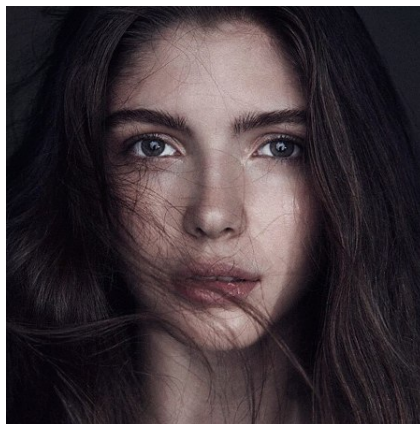

BELLA

Rachael White

Height: 5'10 Bust: 35.5 Hips: 39 Waist: 28 Shoe: 9 US Hair: Dark Blonde Eyes: Grey

BELLA

Rachael White

Height: 5'10 Bust: 35.5 Hips: 39 Waist: 28 Shoe: 9 US Hair: Dark Blonde Eyes: Grey

BELLA

Rachael White

Height: 5'10 Bust: 35.5 Hips: 39 Waist: 28 Shoe: 9 US Hair: Dark Blonde Eyes: Grey