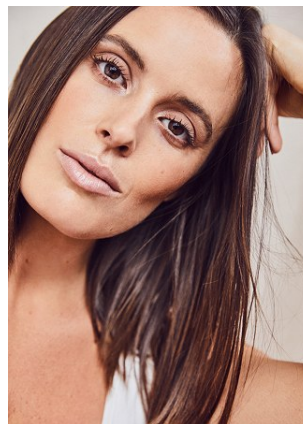

# BELLA

Tia Provost

Height: 5'9.5 Bust: 41 Hips: 41 Waist: 30 Shoe: 9.5 US Hair: Brunette Eyes: Hazel