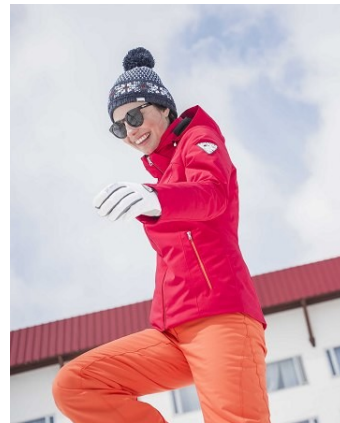

BELLA

Annika Hallinan

Height: 5'9.5 Bust: 34.5 Hips: 36 Waist: 27.5 Shoe: 10 US Hair: Black Eyes: Brown

PO Box 504 Manly NSW Australia 1655 tel: +61 2 9976 6685 email: info@bellamodels.com.au

BELLA

Annika Hallinan