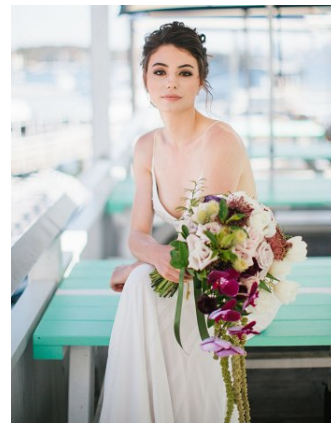

BELLA

Annika Hallinan

Height: 5'9.5 Bust: 34.5 Hips: 36 Waist: 27.5 Shoe: 10 US Hair: Black Eyes: Brown

PO Box 504 Manly NSW Australia 1655 tel: +61 2 9976 6685 email: info@bellamodels.com.au

BELLA

Annika Hallinan

Height: 5'9.5 Bust: 34.5 Hips: 36 Waist: 27.5 Shoe: 10 US Hair: Black Eyes: Brown

PO Box 504 Manly NSW Australia 1655 tel: +61 2 9976 6685 email: info@bellamodels.com.au

BELLA

Annika Hallinan

Height: 5'9.5 Bust: 34.5 Hips: 36 Waist: 27.5 Shoe: 10 US Hair: Black Eyes: Brown