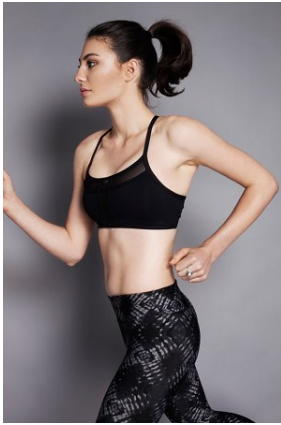

BELLA

Annika Hallinan

Height: 5'9.5 Bust: 34.5 Hips: 36 Waist: 27.5 Shoe: 10 US Hair: Black Eyes: Brown

PO Box 504 Manly NSW Australia 1655 tel: +61 2 9976 6685 email: info@bellamodels.com.au

BELLA

Annika Hallinan

Height: 5'9.5 Bust: 34.5 Hips: 36 Waist: 27.5 Shoe: 10 US Hair: Black Eyes: Brown

PO Box 504 Manly NSW Australia 1655 tel: +61 2 9976 6685 email: info@bellamodels.com.au

BELLA

Annika Hallinan

Height: 5'9.5 Bust: 34.5 Hips: 36 Waist: 27.5 Shoe: 10 US Hair: Black Eyes: Brown