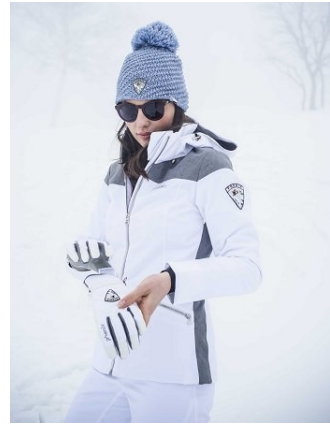

BELLA

Annika Hallinan

Height: 5'9.5 Bust: 34.5 Hips: 36 Waist: 27.5 Shoe: 10 US Hair: Black Eyes: Brown

PO Box 504 Manly NSW Australia 1655 tel: +61 2 9976 6685 email: info@bellamodels.com.au

BELLA

Annika Hallinan