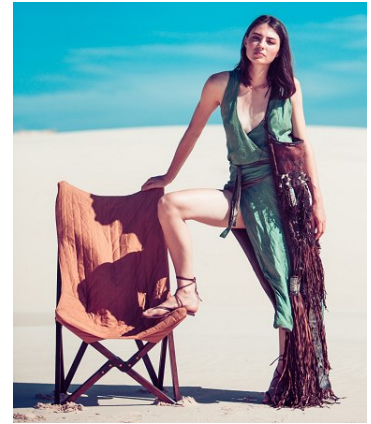

PO Box 504 Manly NSW Australia 1655 tel: +61 2 9976 6685 email: info@bellamodels.com.au

BELLA

Annika Hallinan

Height: 5'9.5 Bust: 34.5 Hips: 36 Waist: 27.5 Shoe: 10 US Hair: Black Eyes: Brown