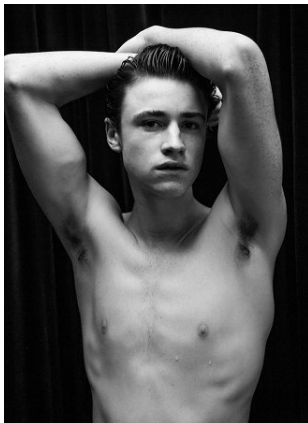

BELLA

Spencer Wilson

Height: 6'1.5 Waist: 31 Waist: 10.5 US Hair: Brown Eyes: Hazel

BELLA

Spencer Wilson

Height: 6'1.5 Waist: 31 Waist: 10.5 US Hair: Brown Eyes: Hazel