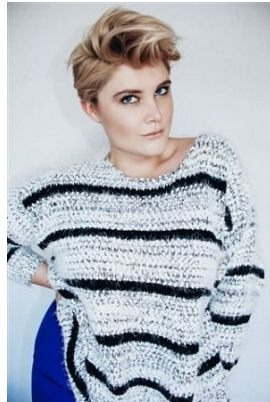

BELLA

Lily Cummings

Height: 5'10 Bust: 40 Hips: 49 Waist: 38 Shoe: 10 US Hair: Blonde Eyes: Grey

BELLA

Lily Cummings

Height: 5'10 Bust: 40 Hips: 49 Waist: 38 Shoe: 10 US Hair: Blonde Eyes: Grey

PO Box 504 Manly NSW Australia 1655 tel: +61 2 9976 6685 email: info@bellamodels.com.au

BELLA

Lily Cummings

Height: 5'10 Bust: 40 Hips: 49 Waist: 38 Shoe: 10 US Hair: Blonde Eyes: Grey

PO Box 504 Manly NSW Australia 1655 tel: +61 2 9976 6685 email: info@bellamodels.com.au