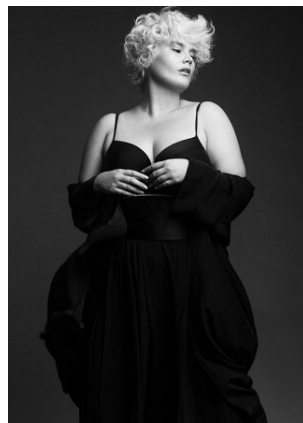

BELLA

Lily Cummings

Height: 5'10 Bust: 40 Hips: 49 Waist: 38 Shoe: 10 US Hair: Blonde Eyes: Grey

BELLA

Lily Cummings

Height: 5'10 Bust: 40 Hips: 49 Waist: 38 Shoe: 10 US Hair: Blonde Eyes: Grey

PO Box 504 Manly NSW Australia 1655 tel: +61 2 9976 6685 email: info@bellamodels.com.au

BELLA

Lily Cummings

Height: 5'10 Bust: 40 Hips: 49 Waist: 38 Shoe: 10 US Hair: Blonde Eyes: Grey

PO Box 504 Manly NSW Australia 1655 tel: +61 2 9976 6685 email: info@bellamodels.com.au