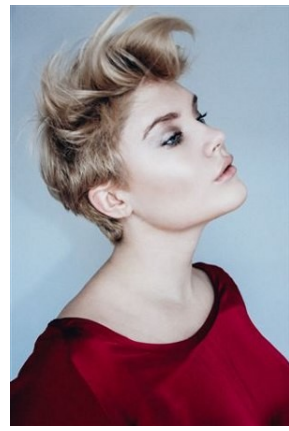

BELLA

Lily Cummings

Height: 5'10 Bust: 40 Hips: 49 Waist: 38 Shoe: 10 US Hair: Blonde Eyes: Grey

BELLA

Lily Cummings

Height: 5'10 Bust: 40 Hips: 49 Waist: 38 Shoe: 10 US Hair: Blonde Eyes: Grey

PO Box 504 Manly NSW Australia 1655 tel: +61 2 9976 6685 email: info@bellamodels.com.au

BELLA

Lily Cummings

Height: 5'10 Bust: 40 Hips: 49 Waist: 38 Shoe: 10 US Hair: Blonde Eyes: Grey

PO Box 504 Manly NSW Australia 1655 tel: +61 2 9976 6685 email: info@bellamodels.com.au