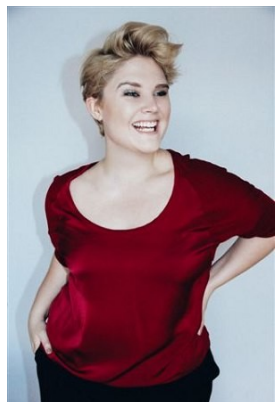

BELLA

Lily Cummings

Height: 5'10 Bust: 40 Hips: 49 Waist: 38 Shoe: 10 US Hair: Blonde Eyes: Grey

BELLA

Lily Cummings

Height: 5'10 Bust: 40 Hips: 49 Waist: 38 Shoe: 10 US Hair: Blonde Eyes: Grey

PO Box 504 Manly NSW Australia 1655 tel: +61 2 9976 6685 email: info@bellamodels.com.au

BELLA

Lily Cummings

Height: 5'10 Bust: 40 Hips: 49 Waist: 38 Shoe: 10 US Hair: Blonde Eyes: Grey

PO Box 504 Manly NSW Australia 1655 tel: +61 2 9976 6685 email: info@bellamodels.com.au