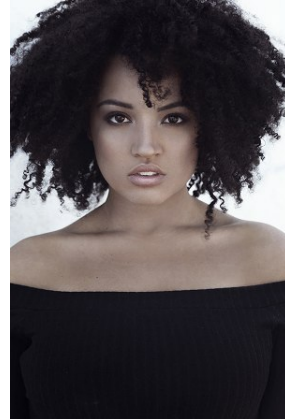

BELLA

Kadiesha

Height: 5'9.5 Bust: 42.5 Hips: 46 Waist: 36.5 Shoe: 9 US Hair: Brown Eyes: Brown

BELLA

Kadiesha

Height: 5'9.5 Bust: 42.5 Hips: 46 Waist: 36.5 Shoe: 9 US Hair: Brown Eyes: Brown