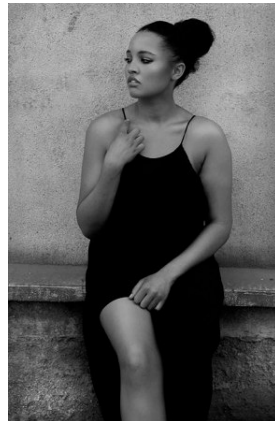

BELLA

Kadiesha

Height: 5'9.5 Bust: 42.5 Hips: 46 Waist: 36.5 Shoe: 9 US Hair: Brown Eyes: Brown

BELLA

Kadiesha

Height: 5'9.5 Bust: 42.5 Hips: 46 Waist: 36.5 Shoe: 9 US Hair: Brown Eyes: Brown