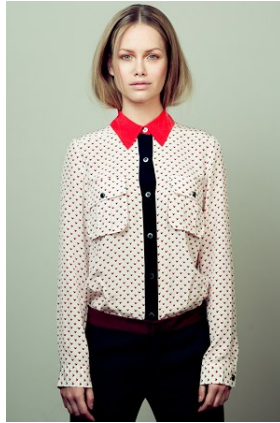

BELLA

Marianne De Wilde

Height: 5'8.5 Bust: 33.5 Hips: 35.5 Waist: 23.5 Hair: Blonde Eyes: Blue

BELLA

Marianne De Wilde

Height: 5'8.5 Bust: 33.5 Hips: 35.5 Waist: 23.5 Hair: Blonde Eyes: Blue

BELLA

Marianne De Wilde

Height: 5'8.5 Bust: 33.5 Hips: 35.5 Waist: 23.5 Hair: Blonde Eyes: Blue