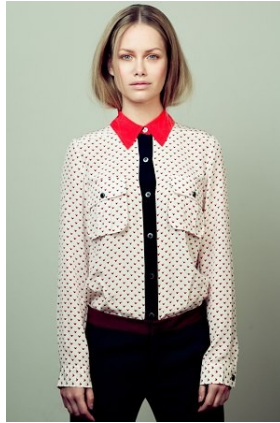

# BELLA

Marianne De Wilde

Height: 5'8.5 Bust: 33.5 Hips: 35.5 Waist: 23.5 Hair: Blonde Eyes: Blue