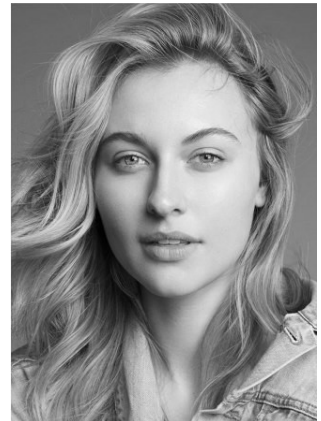

BELLA

Baillie Riddell

Height: 6'0 Bust: 34 Hips: 42 Waist: 30 Shoe: 10 US Hair: Blonde Eyes: Blue

BELLA

Baillie Riddell

Height: 6'0 Bust: 34 Hips: 42 Waist: 30 Shoe: 10 US Hair: Blonde Eyes: Blue

PO Box 504 Manly NSW Australia 1655 tel: +61 2 9976 6685 email: info@bellamodels.com.au