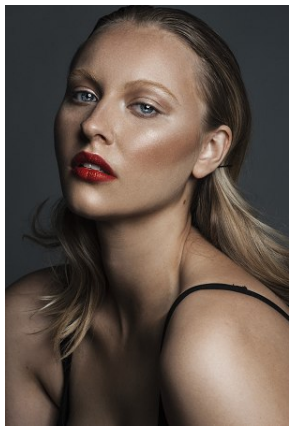

BELLA

Baillie Riddell

Height: 6'0 Bust: 34 Hips: 42 Waist: 30 Shoe: 10 US Hair: Blonde Eyes: Blue

BELLA

Baillie Riddell

Height: 6'0 Bust: 34 Hips: 42 Waist: 30 Shoe: 10 US Hair: Blonde Eyes: Blue

PO Box 504 Manly NSW Australia 1655 tel: +61 2 9976 6685 email: info@bellamodels.com.au