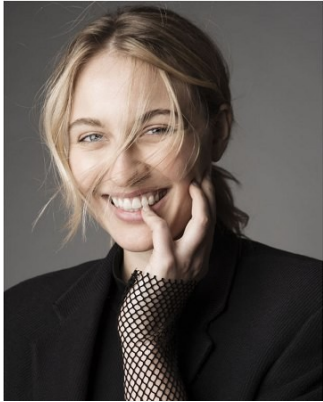

BELLA

Baillie Riddell

Height: 6'0 Bust: 34 Hips: 42 Waist: 30 Shoe: 10 US Hair: Blonde Eyes: Blue

BELLA

Baillie Riddell

Height: 6'0 Bust: 34 Hips: 42 Waist: 30 Shoe: 10 US Hair: Blonde Eyes: Blue

PO Box 504 Manly NSW Australia 1655 tel: +61 2 9976 6685 email: info@bellamodels.com.au