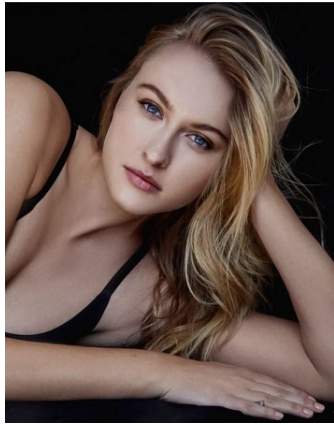

BELLA

Baillie Riddell

Height: 6'0 Bust: 34 Hips: 42 Waist: 30 Shoe: 10 US Hair: Blonde Eyes: Blue

BELLA

Baillie Riddell

Height: 6'0 Bust: 34 Hips: 42 Waist: 30 Shoe: 10 US Hair: Blonde Eyes: Blue

PO Box 504 Manly NSW Australia 1655 tel: +61 2 9976 6685 email: info@bellamodels.com.au