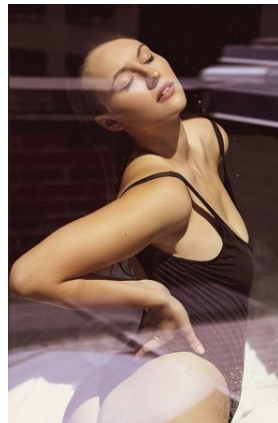

BELLA

Baillie Riddell

Height: 6'0 Bust: 34 Hips: 42 Waist: 30 Shoe: 10 US Hair: Blonde Eyes: Blue

BELLA

Baillie Riddell

Height: 6'0 Bust: 34 Hips: 42 Waist: 30 Shoe: 10 US Hair: Blonde Eyes: Blue

PO Box 504 Manly NSW Australia 1655 tel: +61 2 9976 6685 email: info@bellamodels.com.au