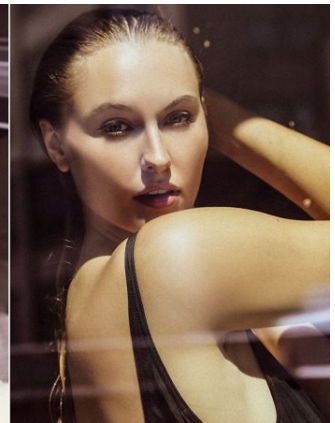

BELLA

Baillie Riddell

Height: 6'0 Bust: 34 Hips: 42 Waist: 30 Shoe: 10 US Hair: Blonde Eyes: Blue

BELLA

Baillie Riddell

Height: 6'0 Bust: 34 Hips: 42 Waist: 30 Shoe: 10 US Hair: Blonde Eyes: Blue

PO Box 504 Manly NSW Australia 1655 tel: +61 2 9976 6685 email: info@bellamodels.com.au