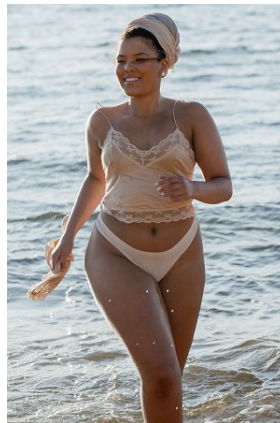

BELLA

Rosaline Kanneh

Height: 5'9 Bust: 39.5 Hips: 47 Waist: 35.5 Shoe: 10.5 US Hair: Black Eyes: Brown

BELLA

Rosaline Kanneh

Height: 5'9 Bust: 39.5 Hips: 47 Waist: 35.5 Shoe: 10.5 US Hair: Black Eyes: Brown