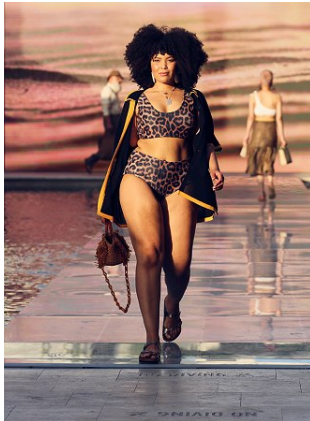

BELLA

Rosaline Kanneh

Height: 5'9 Bust: 39.5 Hips: 47 Waist: 35 Shoe: 10.5 US Hair: Black Eyes: Brown

BELLA

Rosaline Kanneh

Height: 5'9 Bust: 39.5 Hips: 47 Waist: 35 Shoe: 10.5 US Hair: Black Eyes: Brown