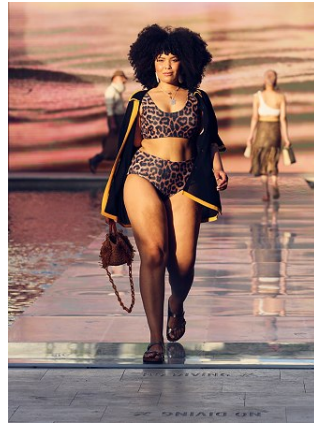

# BELLA

Rosaline Kanneh

Height: 5'9 Bust: 39.5 Hips: 47 Waist: 35 Shoe: 10.5 US Hair: Black Eyes: Brown