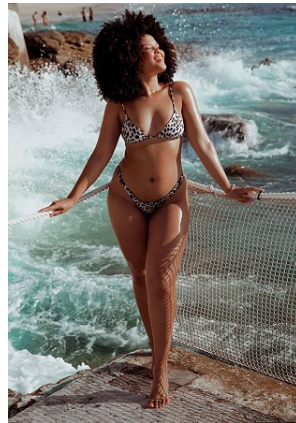

# BELLA

Rosaline Kanneh

Height: 5'9 Bust: 39.5 Hips: 47 Waist: 35 Shoe: 10.5 US Hair: Black Eyes: Brown