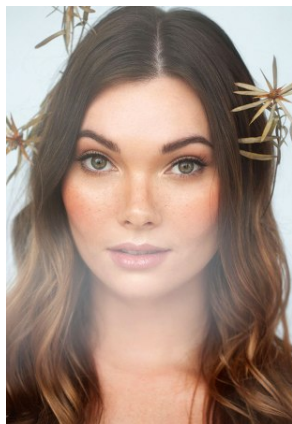

# BELLA

Paige Eliana

Height: 5'11.5 Bust: 38 Hips: 42 Waist: 34 Shoe: 9 US Hair: Brunette Eyes: Brown