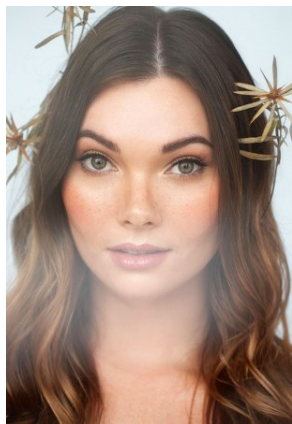

BELLA

Paige Eliana

Height: 5'11.5 Bust: 38 Hips: 42 Waist: 34 Shoe: 9 US Hair: Brunette Eyes: Brown

BELLA

Paige Eliana

Height: 5'11.5 Bust: 38 Hips: 42 Waist: 34 Shoe: 9 US Hair: Brunette Eyes: Brown