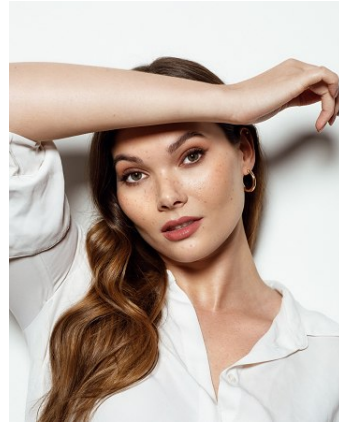

# BELLA

Paige Eliana

Height: 5'11.5 Bust: 38 Hips: 42 Waist: 34 Shoe: 9 US Hair: Brunette Eyes: Brown