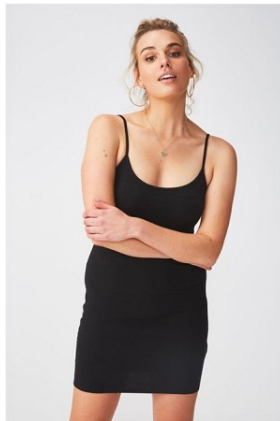

BELLA

Olivia Louise

Height: 5'10 Bust: 38 Hips: 38.5 Waist: 31.5 Shoe: 10 US Hair: Blonde Eyes: Green

BELLA

Olivia Louise

Height: 5'10 Bust: 38 Hips: 38.5 Waist: 31.5 Shoe: 10 US Hair: Blonde Eyes: Green