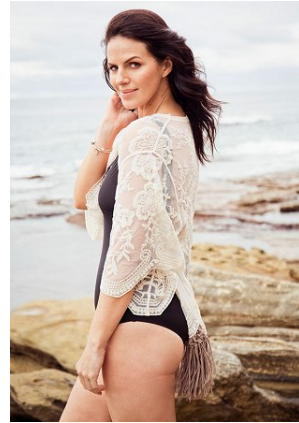

BELLA

Melanie Seehusen

Height: 5'10 Bust: 39 Hips: 40.5 Waist: 31 Shoe: 9.5 US Hair: Brunette Eyes: Brown

BELLA

Melanie Seehusen

Height: 5'10 Bust: 39 Hips: 40.5 Waist: 31 Shoe: 9.5 US Hair: Brunette Eyes: Brown