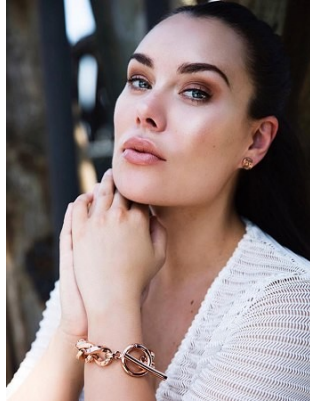

BELLA

Margaret Macpherson

Height: 5'9 Bust: 38.5 Hips: 41.5 Waist: 30 Shoe: 10 US Hair: Brunette Eyes: Blue

BELLA

Margaret Macpherson

Height: 5'9 Bust: 38.5 Hips: 41.5 Waist: 30 Shoe: 10 US Hair: Brunette Eyes: Blue

BELLA

Margaret Macpherson

Height: 5'9 Bust: 38.5 Hips: 41.5 Waist: 30 Shoe: 10 US Hair: Brunette Eyes: Blue