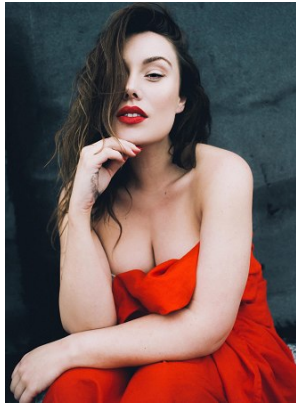

BELLA

Margaret Macpherson

Height: 5'9 Bust: 38.5 Hips: 41.5 Waist: 30 Shoe: 10 US Hair: Brunette Eyes: Blue

BELLA

Margaret Macpherson

Height: 5'9 Bust: 38.5 Hips: 41.5 Waist: 30 Shoe: 10 US Hair: Brunette Eyes: Blue

BELLA

Margaret Macpherson

Height: 5'9 Bust: 38.5 Hips: 41.5 Waist: 30 Shoe: 10 US Hair: Brunette Eyes: Blue