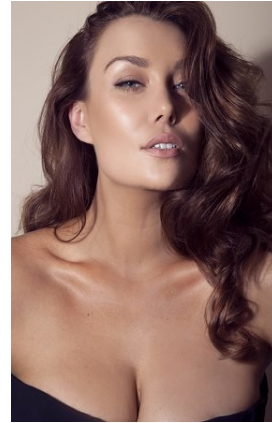

BELLA

Margaret Macpherson

Height: 5'9 Bust: 38.5 Hips: 41.5 Waist: 30 Shoe: 10 US Hair: Brunette Eyes: Blue

BELLA

Margaret Macpherson

Height: 5'9 Bust: 38.5 Hips: 41.5 Waist: 30 Shoe: 10 US Hair: Brunette Eyes: Blue

BELLA

Margaret Macpherson

Height: 5'9 Bust: 38.5 Hips: 41.5 Waist: 30 Shoe: 10 US Hair: Brunette Eyes: Blue