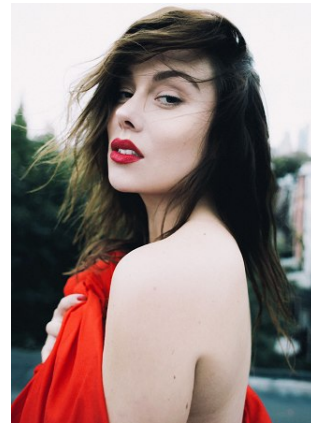

BELLA

Margaret Macpherson

Height: 5'9 Bust: 38.5 Hips: 41.5 Waist: 30 Shoe: 10 US Hair: Brunette Eyes: Blue

BELLA

Margaret Macpherson

Height: 5'9 Bust: 38.5 Hips: 41.5 Waist: 30 Shoe: 10 US Hair: Brunette Eyes: Blue

BELLA

Margaret Macpherson

Height: 5'9 Bust: 38.5 Hips: 41.5 Waist: 30 Shoe: 10 US Hair: Brunette Eyes: Blue