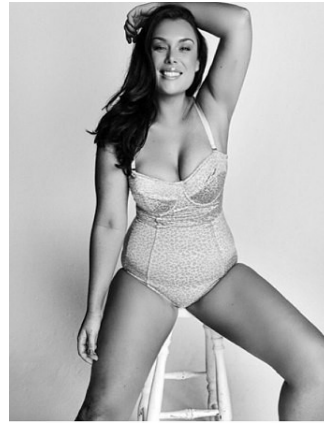

BELLA

Margaret Macpherson

Height: 5'9 Bust: 38.5 Hips: 41.5 Waist: 30 Shoe: 10 US Hair: Brunette Eyes: Blue

BELLA

Margaret Macpherson

Height: 5'9 Bust: 38.5 Hips: 41.5 Waist: 30 Shoe: 10 US Hair: Brunette Eyes: Blue

BELLA

Margaret Macpherson

Height: 5'9 Bust: 38.5 Hips: 41.5 Waist: 30 Shoe: 10 US Hair: Brunette Eyes: Blue