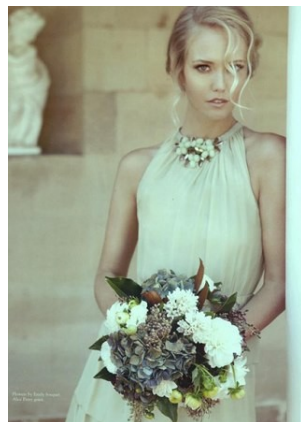

BELLA

Louise Schofield

Height: 5'11 Bust: 34 Hips: 38 Waist: 29 Hair: Blonde Eyes: Green

BELLA

Louise Schofield

Height: 5'11 Bust: 34 Hips: 38 Waist: 29 Hair: Blonde Eyes: Green