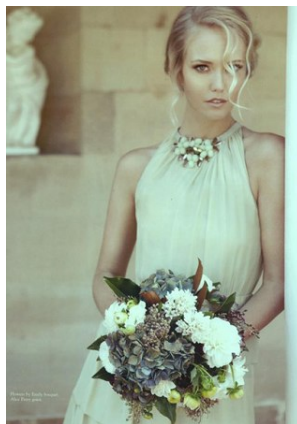

BELLA

Louise Schofield

Height: 5'11 Bust: 34 Hips: 38 Waist: 29 Hair: Blonde Eyes: Green

BELLA

Louise Schofield

Height: 5'11 Bust: 34 Hips: 38 Waist: 29 Hair: Blonde Eyes: Green