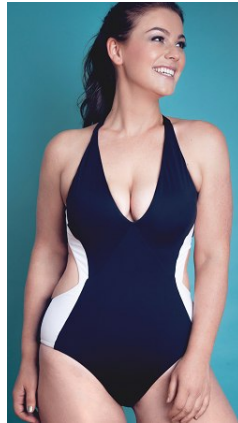

BELLA

Kelly- Ann O'Bryan

Height: 5'9.5 Bust: 38.5 Hips: 43.5 Waist: 32.5 Shoe: 10.5 US Hair: Brunette Eyes: Hazel

30-50% off
a great range of clothing by ESTELLE, PIPER WOMAN, BASQUE WOMAN, BIB, NOUVELLE WOMAN and SUSAN BLAKE from the Plus Size department

ESTELLE
New - Plus
New Size
Now \$79

FIRST IN BEST DRESSED. LITERALLY.

50% off selected ranges from By BLAQ, BASQUE, LE SPEC, CANCER COUNCIL and FIORELLI

Full figure minimiser bra
105139. Sizes 14DD,
16C-DD, 18C-DD,
20C-DD, 22D-DD.
Also available
in white.

our \$1
ed

BELLA

Kelly- Ann O'Bryan

Height: 5'9.5 Bust: 38.5 Hips: 43.5 Waist: 32.5 Shoe: 10.5 US Hair: Brunette Eyes: Hazel