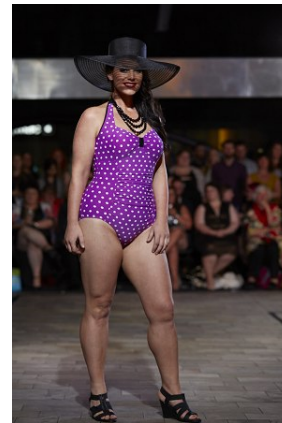

BELLA

Kelly- Ann O'Bryan

Height: 5'9.5 Bust: 38.5 Hips: 43.5 Waist: 32.5 Shoe: 10.5 US Hair: Brunette Eyes: Hazel

30-50% off
a great range of clothing by ESTELLE, PIPER WOMAN, BASQUE WOMAN, BIB, NOUVELLE WOMAN and SUSAN BLAKE from the Plus Size department

ESTELLE
New - Plus
New Size
Now \$79

FIRST IN BEST DRESSED. LITERALLY.

50% off selected ranges from By BLAQ, BASQUE, LE SPEC, CANCER COUNCIL and FIORELLI

Full figure minimiser bra
105139. Sizes 14DD,
16C-DD, 18C-DD,
20C-DD, 22D-DD.
Also available
in white.

our \$1
ed

BELLA

Kelly- Ann O'Bryan

Height: 5'9.5 Bust: 38.5 Hips: 43.5 Waist: 32.5 Shoe: 10.5 US Hair: Brunette Eyes: Hazel