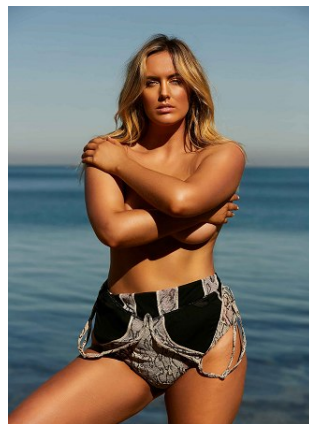

BELLA

Jess King

Height: 5'9.5 Bust: 38.5 Hips: 44 Waist: 32 Shoe: 9 US Hair: Blonde Eyes: Green

BELLA

Jess King

Height: 5'9.5 Bust: 38.5 Hips: 44 Waist: 32 Shoe: 9 US Hair: Blonde Eyes: Green

BELLA

Jess King

Height: 5'9.5 Bust: 38.5 Hips: 44 Waist: 32 Shoe: 9 US Hair: Blonde Eyes: Green