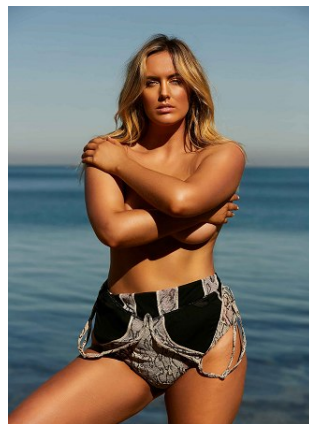

BELLA

Jess King

Height: 5'9.5 Bust: 39 Hips: 45.5 Waist: 32 Shoe: 9 US Hair: Blonde Eyes: Green

BELLA

Jess King

Height: 5'9.5 Bust: 39 Hips: 45.5 Waist: 32 Shoe: 9 US Hair: Blonde Eyes: Green

BELLA

Jess King

Height: 5'9.5 Bust: 39 Hips: 45.5 Waist: 32 Shoe: 9 US Hair: Blonde Eyes: Green