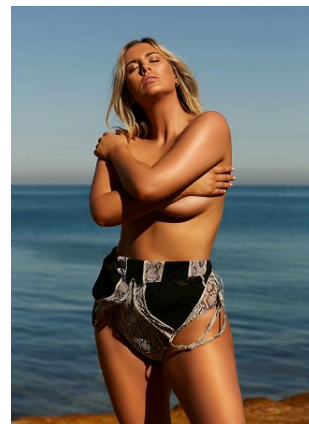

BELLA

Jess King

Height: 5'9.5 Bust: 38.5 Hips: 44 Waist: 32 Shoe: 9 US Hair: Blonde Eyes: Green

BELLA

Jess King

Height: 5'9.5 Bust: 38.5 Hips: 44 Waist: 32 Shoe: 9 US Hair: Blonde Eyes: Green

BELLA

Jess King

Height: 5'9.5 Bust: 38.5 Hips: 44 Waist: 32 Shoe: 9 US Hair: Blonde Eyes: Green