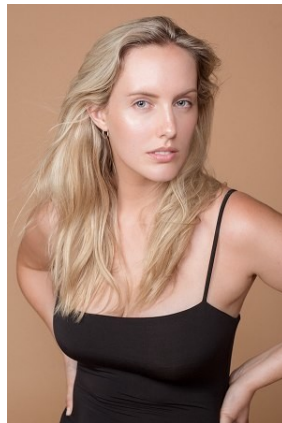

BELLA

Jess King

Height: 5'9.5 Bust: 39 Hips: 45.5 Waist: 32 Shoe: 9 US Hair: Blonde Eyes: Green

BELLA

Jess King

Height: 5'9.5 Bust: 39 Hips: 45.5 Waist: 32 Shoe: 9 US Hair: Blonde Eyes: Green

BELLA

Jess King

Height: 5'9.5 Bust: 39 Hips: 45.5 Waist: 32 Shoe: 9 US Hair: Blonde Eyes: Green