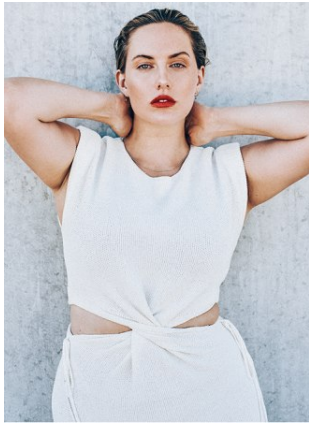

# BELLA

Jess King

Height: 5'9.5 Bust: 39 Hips: 45.5 Waist: 32 Shoe: 9 US Hair: Blonde Eyes: Green