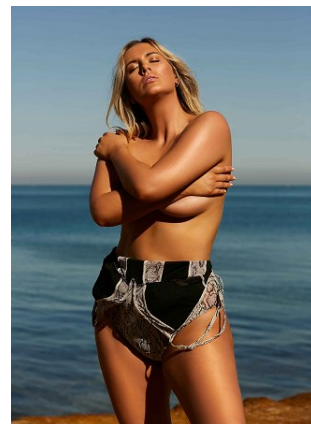

BELLA

Jess King

Height: 5'9.5 Bust: 39 Hips: 45.5 Waist: 32 Shoe: 9 US Hair: Blonde Eyes: Green

BELLA

Jess King

Height: 5'9.5 Bust: 39 Hips: 45.5 Waist: 32 Shoe: 9 US Hair: Blonde Eyes: Green

BELLA

Jess King

Height: 5'9.5 Bust: 39 Hips: 45.5 Waist: 32 Shoe: 9 US Hair: Blonde Eyes: Green