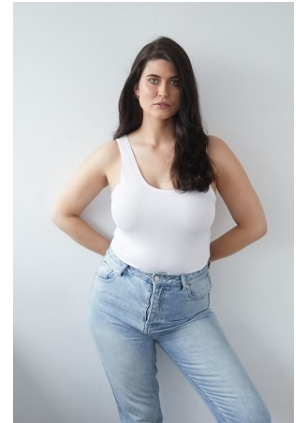

BELLA

Isabel Phillips

Height: 5'11.5 Bust: 38.5 Hips: 43 Waist: 32 Shoe: 10 US Hair: Brunette Eyes: Green

BELLA

Isabel Phillips

Height: 5'11.5 Bust: 38.5 Hips: 43 Waist: 32 Shoe: 10 US Hair: Brunette Eyes: Green