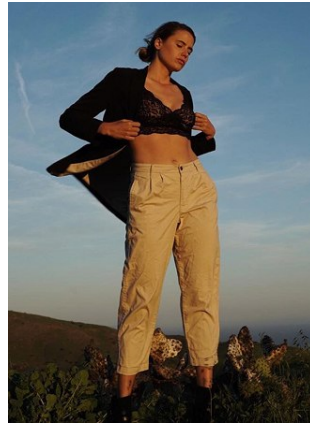

# BELLA

Daniela Rose

Height: 6'1 Bust: 41.5 Hips: 42.5 Waist: 34 Shoe: 11 US Hair: Dark Blonde Eyes: Brown