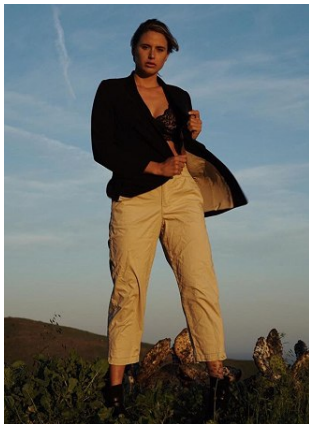

# BELLA

Daniela Rose

Height: 6'1 Bust: 41.5 Hips: 42.5 Waist: 34 Shoe: 11 US Hair: Dark Blonde Eyes: Brown