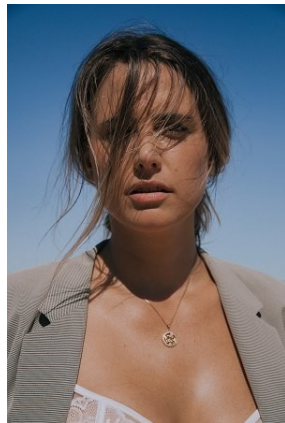

# BELLA

Daniela Rose

Height: 6'1 Bust: 41.5 Hips: 42.5 Waist: 34 Shoe: 11 US Hair: Dark Blonde Eyes: Brown