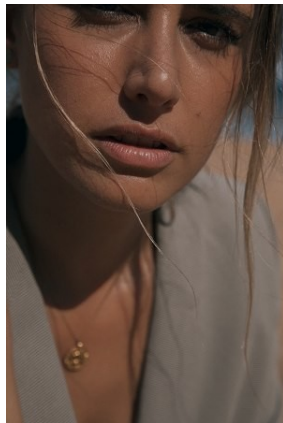

# BELLA

Daniela Rose

Height: 6'1 Bust: 41.5 Hips: 42.5 Waist: 34 Shoe: 11 US Hair: Dark Blonde Eyes: Brown