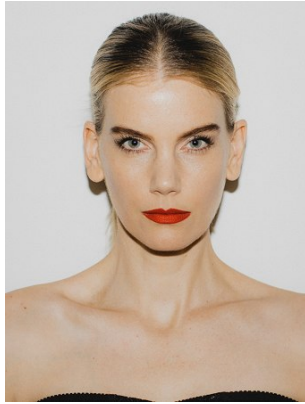

BELLA

Claryssa Jameson

Height: 6'0.5 Bust: 36 Hips: 40.5 Waist: 28.5 Shoe: 10 US Hair: Dark Blonde Eyes: Green

BELLA

Claryssa Jameson

Height: 6'0.5 Bust: 36 Hips: 40.5 Waist: 28.5 Shoe: 10 US Hair: Dark Blonde Eyes: Green