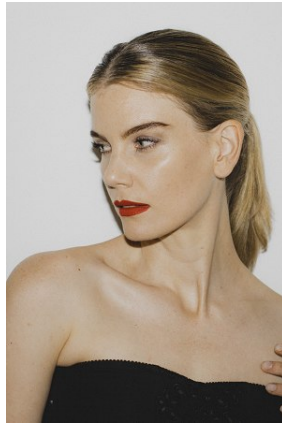

BELLA

Claryssa Jameson

Height: 6'0.5 Bust: 36 Hips: 40.5 Waist: 28.5 Shoe: 10 US Hair: Dark Blonde Eyes: Green

BELLA

Claryssa Jameson

Height: 6'0.5 Bust: 36 Hips: 40.5 Waist: 28.5 Shoe: 10 US Hair: Dark Blonde Eyes: Green