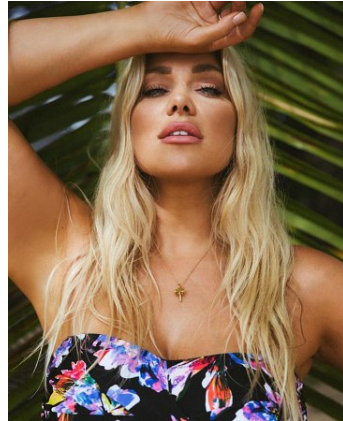

# BELLA

Chanel Fucile

Height: 5'7.5 Bust: 42 Hips: 47 Waist: 35 Shoe: 10 US Hair: Blonde Eyes: Blue

## Chanel Fucile

Height: 5'7.5 Bust: 42 Hips: 47 Waist: 35 Shoe: 10 US Hair: Blonde Eyes: Blue