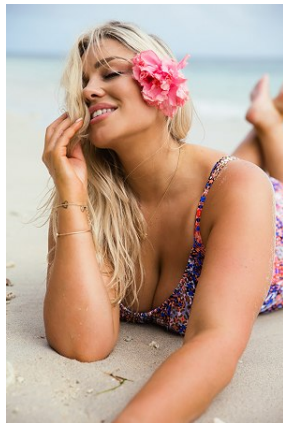

# BELLA

Chanel Fucile

Height: 5'7.5 Bust: 42 Hips: 47 Waist: 35 Shoe: 10 US Hair: Blonde Eyes: Blue

## Chanel Fucile

Height: 5'7.5 Bust: 42 Hips: 47 Waist: 35 Shoe: 10 US Hair: Blonde Eyes: Blue