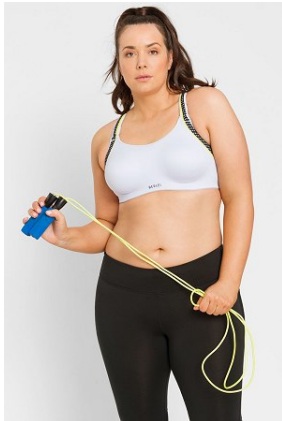

BELLA

Brenna Glazebrook

Height: 5'11.5 Bust: 42.5 Hips: 49 Waist: 34.5 Shoe: 10 US Hair: Brunette Eyes: Brown

BELLA

Brenna Glazebrook

Height: 5'11.5 Bust: 42.5 Hips: 49 Waist: 34.5 Shoe: 10 US Hair: Brunette Eyes: Brown

BELLA

Brenna Glazebrook

Height: 5'11.5 Bust: 42.5 Hips: 49 Waist: 34.5 Shoe: 10 US Hair: Brunette Eyes: Brown