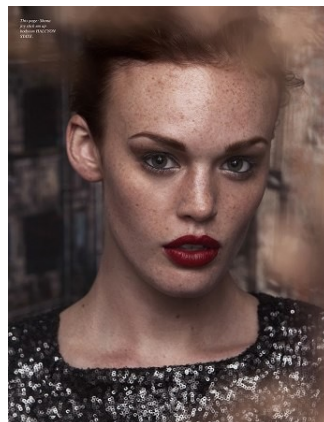

# BELLA

Belle Leslie

Height: 5'8 Bust: 34.5 Hips: 42.5 Waist: 30 Shoe: 9 US Hair: Red Eyes: Green