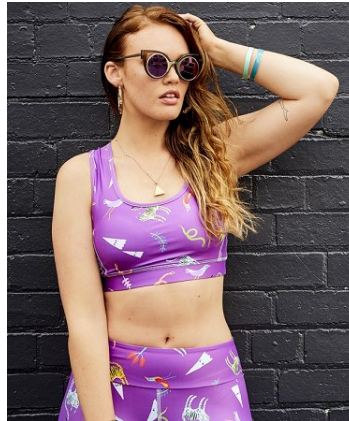

# BELLA

Belle Leslie

Height: 5'8 Bust: 34.5 Hips: 42.5 Waist: 30 Shoe: 9 US Hair: Red Eyes: Green