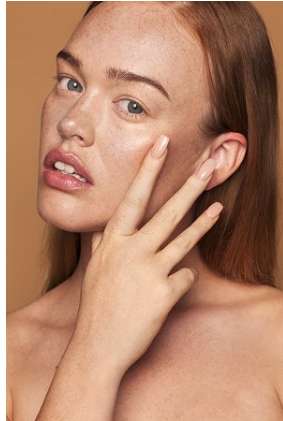

# BELLA

Belle Leslie

Height: 5'8 Bust: 34.5 Hips: 42.5 Waist: 30 Shoe: 9 US Hair: Red Eyes: Green