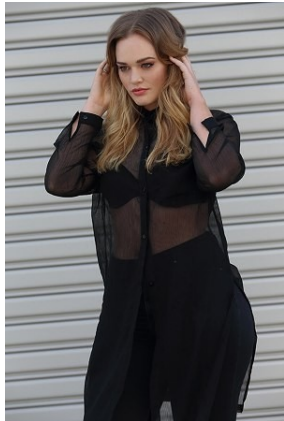

# BELLA

Belle Leslie

Height: 5'8 Bust: 34.5 Hips: 42.5 Waist: 30 Shoe: 9 US Hair: Red Eyes: Green