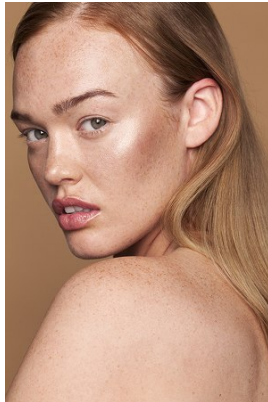

# BELLA

Belle Leslie

Height: 5'8 Bust: 34.5 Hips: 42.5 Waist: 30 Shoe: 9 US Hair: Red Eyes: Green