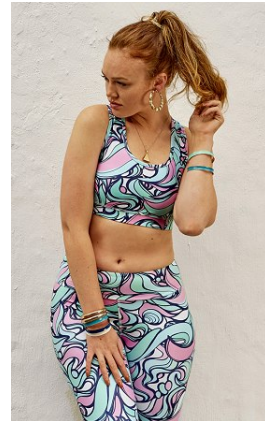

# BELLA

Belle Leslie

Height: 5'8 Bust: 34.5 Hips: 42.5 Waist: 30 Shoe: 9 US Hair: Red Eyes: Green