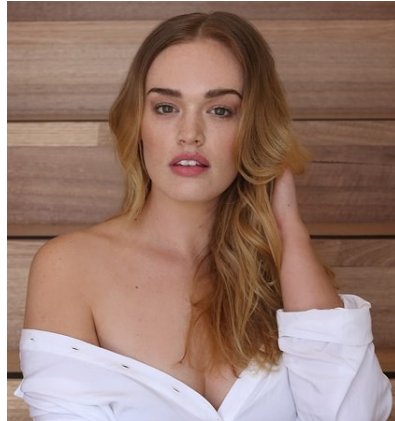

# BELLA

Belle Leslie

Height: 5'8 Bust: 34.5 Hips: 42.5 Waist: 30 Shoe: 9 US Hair: Red Eyes: Green