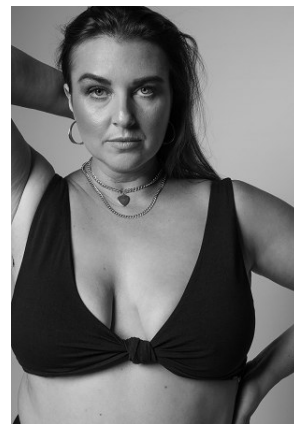

BELLA

Amber Gwynn

Height: 5'7.5 Bust: 45 Hips: 47 Waist: 41.5 Hair: Brunette Eyes: Green

BELLA

Amber Gwynn

Height: 5'7.5 Bust: 45 Hips: 47 Waist: 41.5 Hair: Brunette Eyes: Green