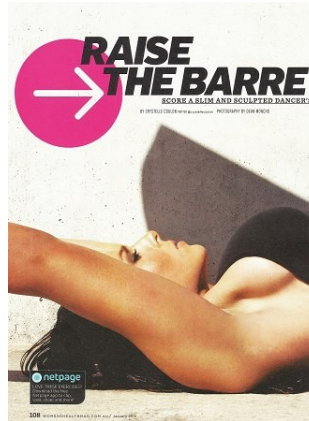

# BELLA

Alice Scott

Height: 5'5.5 Bust: 34 Hips: 36.5 Waist: 27 Hair: Brunette Eyes: Blue