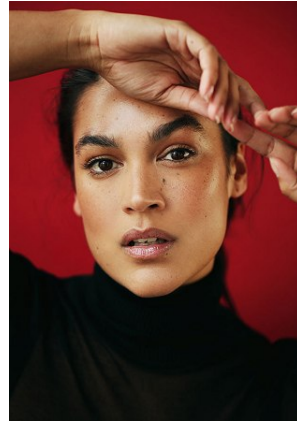

BELLA

Jennifer Atilemile

Height: 5'9.5 Bust: 41 Hips: 46.5 Waist: 33.5 Shoe: 10 US Hair: Brown Eyes: Brown

BELLA

Jennifer Atilemile

Height: 5'9.5 Bust: 41 Hips: 46.5 Waist: 33.5 Shoe: 10 US Hair: Brown Eyes: Brown