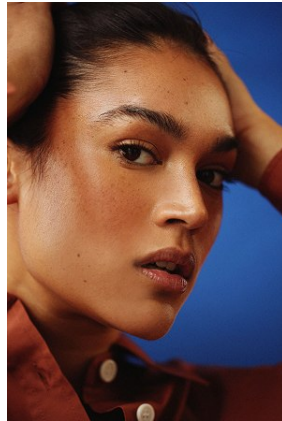

BELLA

Jennifer Atilemile

Height: 5'9.5 Bust: 41 Hips: 46.5 Waist: 33.5 Shoe: 10 US Hair: Brown Eyes: Brown

BELLA

Jennifer Atilemile

Height: 5'9.5 Bust: 41 Hips: 46.5 Waist: 33.5 Shoe: 10 US Hair: Brown Eyes: Brown