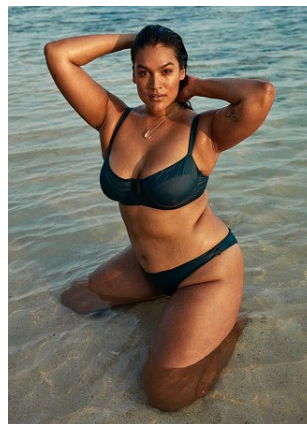

BELLA

Jennifer Atilemile

Height: 5'9.5 Bust: 41 Hips: 46.5 Waist: 33.5 Shoe: 10 US Hair: Brown Eyes: Brown

BELLA

Jennifer Atilemile

Height: 5'9.5 Bust: 41 Hips: 46.5 Waist: 33.5 Shoe: 10 US Hair: Brown Eyes: Brown