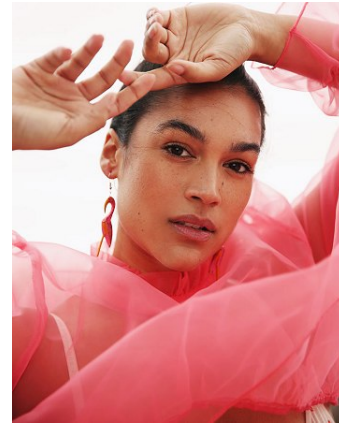

# BELLA

Jennifer Atilemile

Height: 5'9.5 Bust: 41 Hips: 46.5 Waist: 33.5 Shoe: 10 US Hair: Brown Eyes: Brown