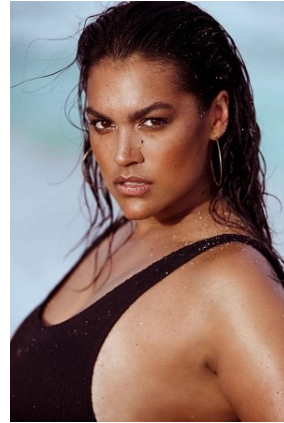

# BELLA

Jennifer Atilemile

Height: 5'9.5 Bust: 41 Hips: 46.5 Waist: 33.5 Shoe: 10 US Hair: Brown Eyes: Brown