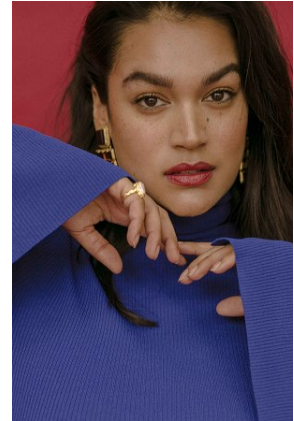

# BELLA

Jennifer Atilemile

Height: 5'9.5 Bust: 41 Hips: 46 Waist: 36 Shoe: 10 US Hair: Brown Eyes: Brown