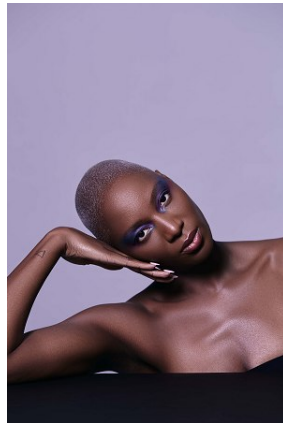

BELLA

Kiri-Rose Kendall

Height: 6'1 Bust: 36 Hips: 40 Waist: 28 Shoe: 11 US Hair: Blonde Eyes: Brown

BELLA

Kiri-Rose Kendall

Height: 6'1 Bust: 36 Hips: 40 Waist: 28 Shoe: 11 US Hair: Blonde Eyes: Brown

BELLA

Kiri-Rose Kendall

Height: 6'1 Bust: 36 Hips: 40 Waist: 28 Shoe: 11 US Hair: Blonde Eyes: Brown