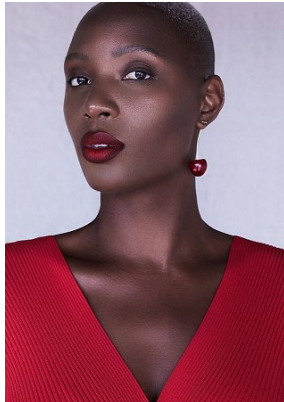

BELLA

Kiri-Rose Kendall

Height: 6'1 Bust: 36 Hips: 40 Waist: 28 Shoe: 11 US Hair: Blonde Eyes: Brown

BELLA

Kiri-Rose Kendall

Height: 6'1 Bust: 36 Hips: 40 Waist: 28 Shoe: 11 US Hair: Blonde Eyes: Brown

BELLA

Kiri-Rose Kendall

Height: 6'1 Bust: 36 Hips: 40 Waist: 28 Shoe: 11 US Hair: Blonde Eyes: Brown