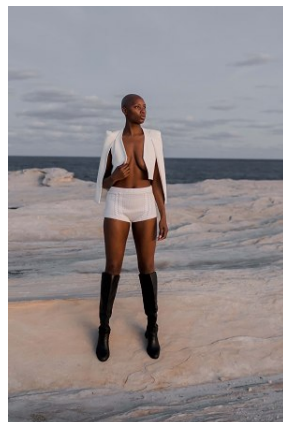

BELLA

Kiri-Rose Kendall

Height: 6'1 Bust: 36 Hips: 40 Waist: 28 Shoe: 11 US Hair: Blonde Eyes: Brown

BELLA

Kiri-Rose Kendall

Height: 6'1 Bust: 36 Hips: 40 Waist: 28 Shoe: 11 US Hair: Blonde Eyes: Brown

BELLA

Kiri-Rose Kendall

Height: 6'1 Bust: 36 Hips: 40 Waist: 28 Shoe: 11 US Hair: Blonde Eyes: Brown