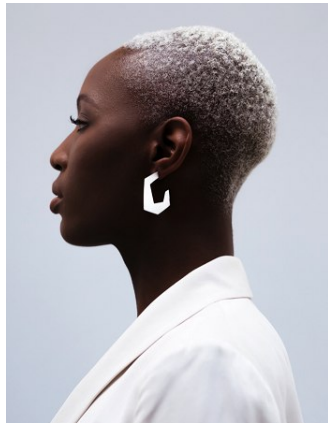

BELLA

Kiri-Rose Kendall

Height: 6'1 Bust: 36 Hips: 40 Waist: 28 Shoe: 11 US Hair: Blonde Eyes: Brown

BELLA

Kiri-Rose Kendall

Height: 6'1 Bust: 36 Hips: 40 Waist: 28 Shoe: 11 US Hair: Blonde Eyes: Brown

BELLA

Kiri-Rose Kendall

Height: 6'1 Bust: 36 Hips: 40 Waist: 28 Shoe: 11 US Hair: Blonde Eyes: Brown