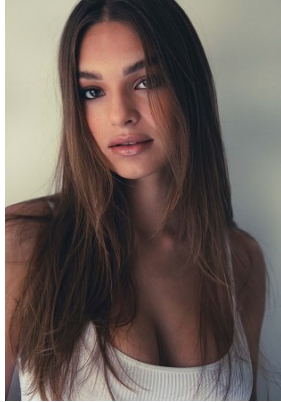

BELLA

Jayde Pollard

Height: 5'11 Bust: 35 Hips: 33.5 Waist: 26 Hair: Brown Eyes: Hazel

BELLA

Jayde Pollard

Height: 5'11 Bust: 35 Hips: 33.5 Waist: 26 Hair: Brown Eyes: Hazel