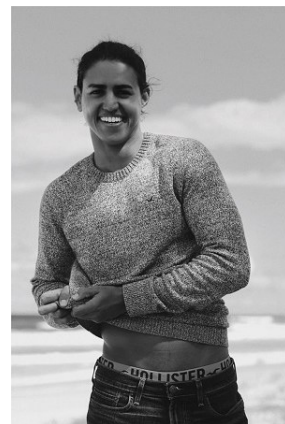

BELLA

Nicholas Weber

Height: 6'0 Waist: 34.5 Waist: 10 US Hair: Dark Brown Eyes: Brown

BELLA

Nicholas Weber

Height: 6'0 Waist: 34.5 Waist: 10 US Hair: Dark Brown Eyes: Brown