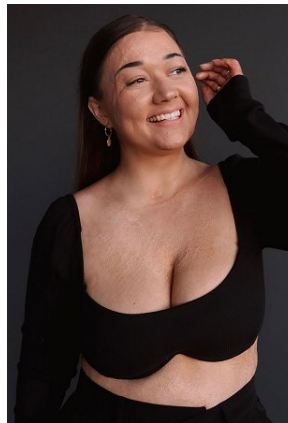

BELLA

Brianna Creenaune

Height: 4'11.5 Bust: 41.5 Hips: 43 Waist: 38.5 Shoe: 6 US Hair: Brunette Eyes: Brown

BELLA

Brianna Creenaune

Height: 4'11.5 Bust: 41.5 Hips: 43 Waist: 38.5 Shoe: 6 US Hair: Brunette Eyes: Brown

BELLA

Brianna Creenaune

Height: 4'11.5 Bust: 41.5 Hips: 43 Waist: 38.5 Shoe: 6 US Hair: Brunette Eyes: Brown