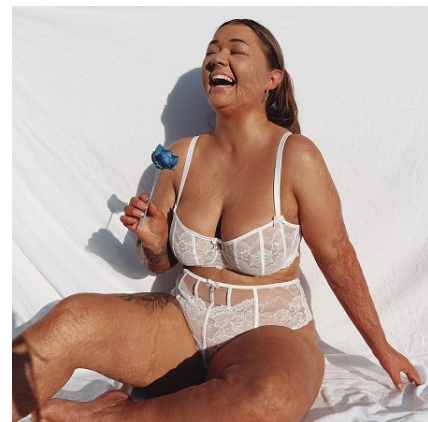

BELLA

Brianna Creenaune

Height: 4'11.5 Bust: 41.5 Hips: 43 Waist: 38.5 Shoe: 6 US Hair: Brunette Eyes: Brown

BELLA

Brianna Creenaune

Height: 4'11.5 Bust: 41.5 Hips: 43 Waist: 38.5 Shoe: 6 US Hair: Brunette Eyes: Brown

BELLA

Brianna Creenaune

Height: 4'11.5 Bust: 41.5 Hips: 43 Waist: 38.5 Shoe: 6 US Hair: Brunette Eyes: Brown