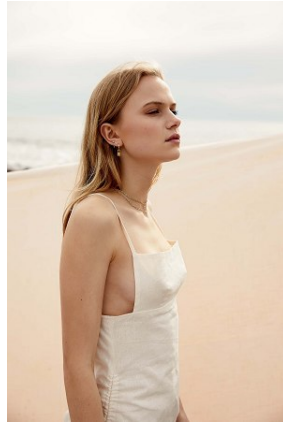

# BELLA

Kitty Mullighan

Height: 5'9 Bust: 31.5 Hips: 34.5 Waist: 27 Shoe: 8 US Hair: Dirty Blonde Eyes: Blue