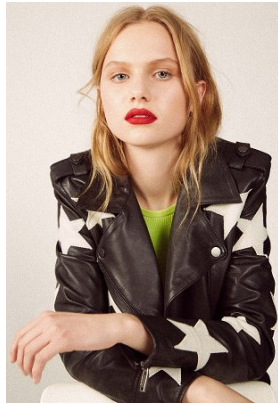

# BELLA

Kitty Mullighan

Height: 5'9 Bust: 31.5 Hips: 34.5 Waist: 27 Shoe: 8 US Hair: Dirty Blonde Eyes: Blue