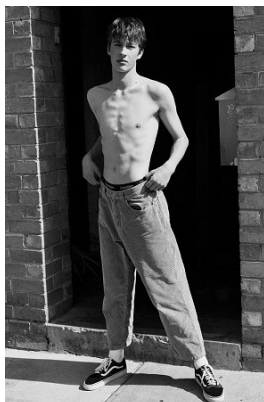

PO Box 504 Manly NSW Australia 1655 tel: +61 2 9976 6685 email: info@bellamodels.com.au

BELLA

Tiger Robotham

Height: 6'1 Waist: 28 Waist: 9.5 US Hair: Dark Blonde Eyes: Blue