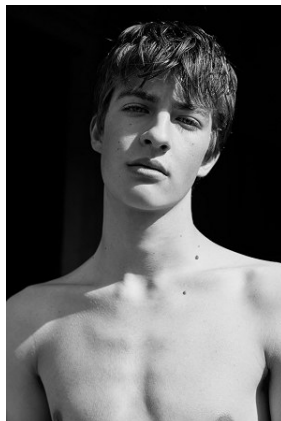

PO Box 504 Manly NSW Australia 1655 tel: +61 2 9976 6685 email: info@bellamodels.com.au

BELLA

Tiger Robotham

Height: 6'1 Waist: 28 Waist: 9.5 US Hair: Dark Blonde Eyes: Blue