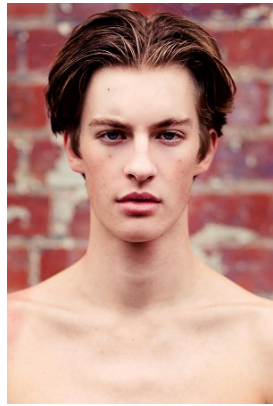

# BELLA

## Tiger Robotham

Height: 6'1 Waist: 28 Waist: 9.5 US Hair: Dark Blonde Eyes: Blue

PO Box 504 Manly NSW Australia 1655 tel: +61 2 9976 6685 email: [info@bellamodels.com.au](mailto:info@bellamodels.com.au)