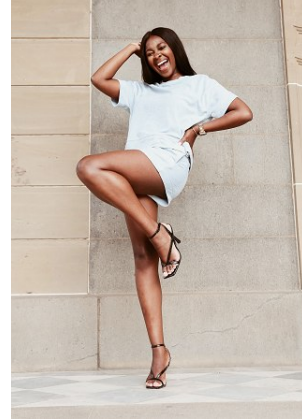

# BELLA

Shathie Molelekwa

Height: 5'6 Bust: 38 Hips: 41.5 Waist: 39 Shoe: 7.5 US Hair: Black Eyes: Brown