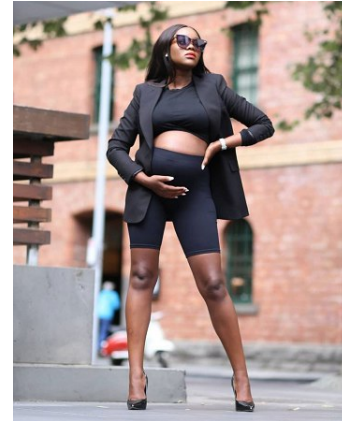

# BELLA

Shathie Molelekwa

Height: 5'6 Bust: 38 Hips: 41.5 Waist: 39 Shoe: 7.5 US Hair: Black Eyes: Brown