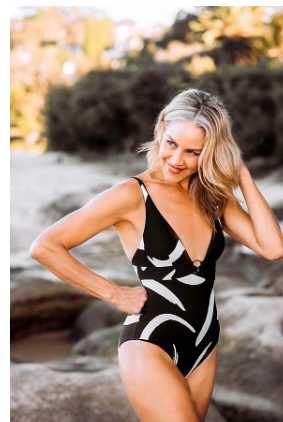

BELLA

Justine Scali

Height: 5'10 Bust: 34 Hips: 37 Waist: 27.5 Hair: Blonde Eyes: Blue

BELLA

Justine Scali

Height: 5'10 Bust: 34 Hips: 37 Waist: 27.5 Hair: Blonde Eyes: Blue