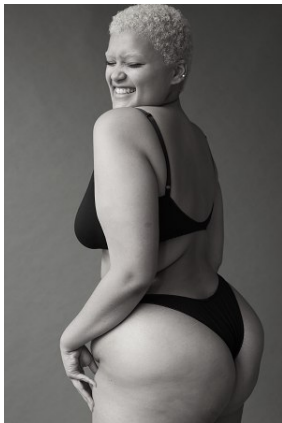

BELLA

Milo Hartill

Height: 5'10 Bust: 41 Hips: 50 Waist: 34 Shoe: 8.5 US Hair: Blonde Eyes: Brown

BELLA

Milo Hartill

Height: 5'10 Bust: 41 Hips: 50 Waist: 34 Shoe: 8.5 US Hair: Blonde Eyes: Brown