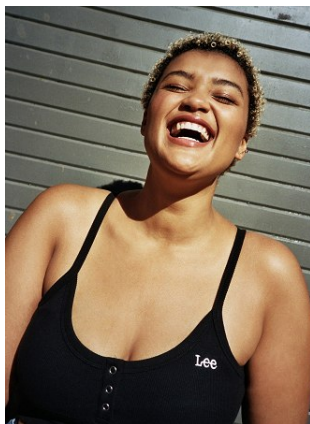

BELLA

Milo Hartill

Height: 5'10 Bust: 41 Hips: 50 Waist: 34 Shoe: 8.5 US Hair: Blonde Eyes: Brown

BELLA

Milo Hartill

Height: 5'10 Bust: 41 Hips: 50 Waist: 34 Shoe: 8.5 US Hair: Blonde Eyes: Brown