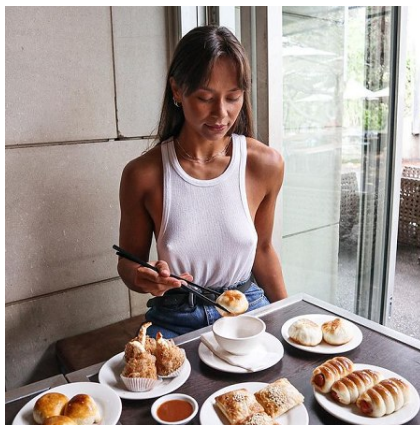

# BELLA

Tiffany Bernical

Height: 5'5.5 Bust: 33.5 Hips: 37.5 Waist: 24.5 Shoe: 7 US Hair: Dark Brown Eyes: Brown