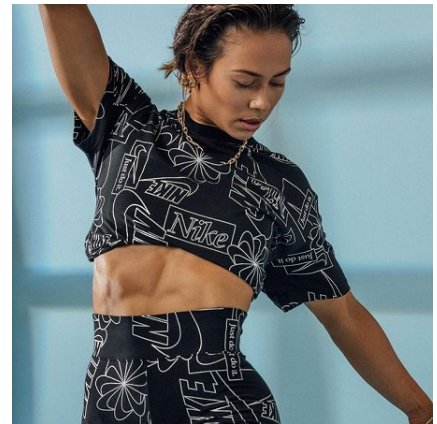

# BELLA

Tiffany Bernical

Height: 5'5.5 Bust: 33.5 Hips: 37.5 Waist: 24.5 Shoe: 7 US Hair: Dark Brown Eyes: Brown