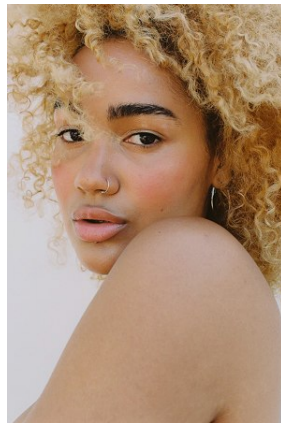

# BELLA

Madeleine Niosi

Height: 5'11.5 Bust: 39.5 Hips: 45 Waist: 32.5 Shoe: 11 US Hair: Dark Blonde Eyes: Brown