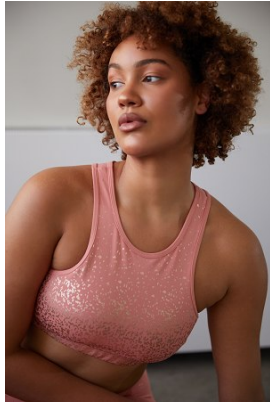

# BELLA

Madeleine Niosi

Height: 5'11.5 Bust: 39.5 Hips: 45 Waist: 32.5 Shoe: 11 US Hair: Dark Blonde Eyes: Brown