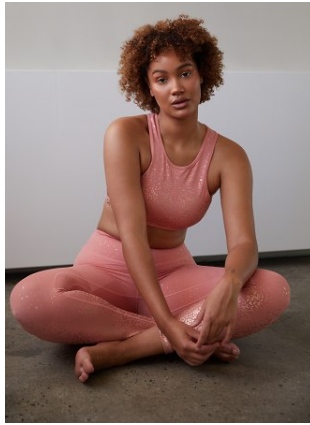

# BELLA

Madeleine Niosi

Height: 5'11.5 Bust: 39.5 Hips: 45 Waist: 32.5 Shoe: 11 US Hair: Dark Blonde Eyes: Brown