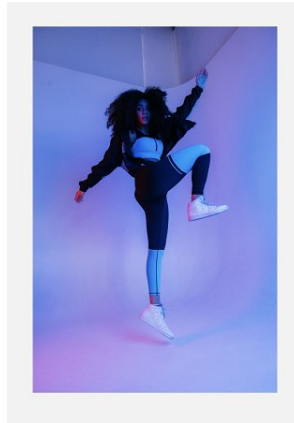

# BELLA

Cayla Ajaye

Height: 5'8.5 Bust: 34.5 Hips: 36 Waist: 27.5 Shoe: 10.5 US Hair: Dark Brown Eyes: Brown