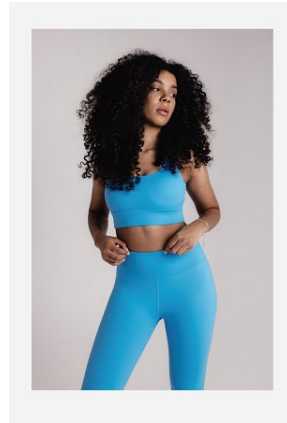

# BELLA

Cayla Ajaye

Height: 5'8.5 Bust: 34.5 Hips: 36 Waist: 27.5 Shoe: 10.5 US Hair: Dark Brown Eyes: Brown