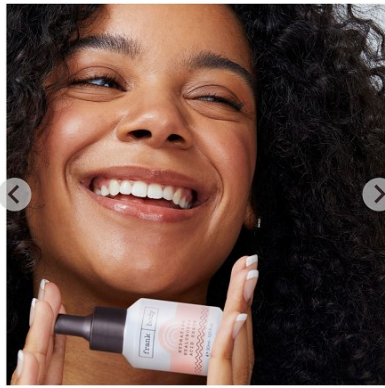

# BELLA

Cayla Ajaye

Height: 5'8.5 Bust: 34.5 Hips: 36 Waist: 27.5 Shoe: 10.5 US Hair: Dark Brown Eyes: Brown