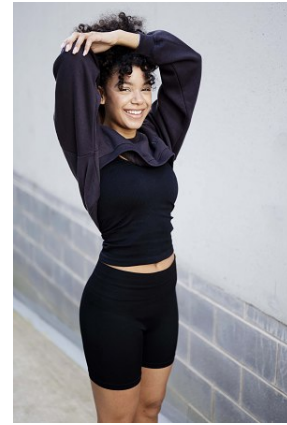

# BELLA

Cayla Ajaye

Height: 5'8.5 Bust: 34.5 Hips: 36 Waist: 27.5 Shoe: 10.5 US Hair: Dark Brown Eyes: Brown