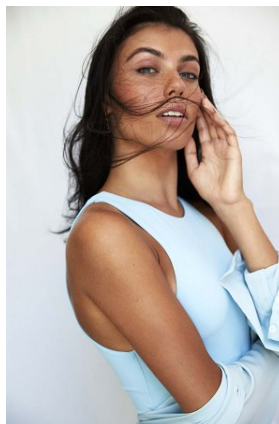

BELLA

Sarah Said-Smith

Height: 5'9 Bust: 34.5 Hips: 36.5 Waist: 25.5 Shoe: 9 US Hair: Dark Brown Eyes: Blue

BELLA

Sarah Said-Smith

Height: 5'9 Bust: 34.5 Hips: 36.5 Waist: 25.5 Shoe: 9 US Hair: Dark Brown Eyes: Blue

BELLA

Sarah Said-Smith

Height: 5'9 Bust: 34.5 Hips: 36.5 Waist: 25.5 Shoe: 9 US Hair: Dark Brown Eyes: Blue