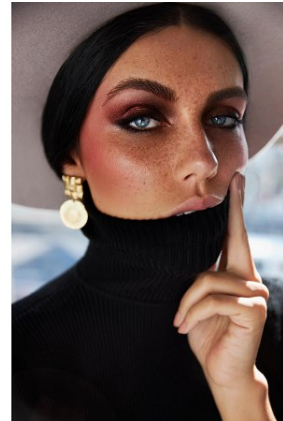

BELLA

Sarah Said-Smith

Height: 5'9 Bust: 34.5 Hips: 36.5 Waist: 25.5 Shoe: 9 US Hair: Dark Brown Eyes: Blue

BELLA

Sarah Said-Smith

Height: 5'9 Bust: 34.5 Hips: 36.5 Waist: 25.5 Shoe: 9 US Hair: Dark Brown Eyes: Blue

BELLA

Sarah Said-Smith

Height: 5'9 Bust: 34.5 Hips: 36.5 Waist: 25.5 Shoe: 9 US Hair: Dark Brown Eyes: Blue