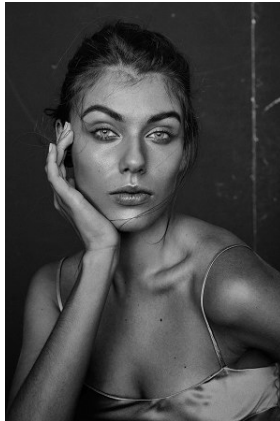

BELLA

Sarah Said-Smith

Height: 5'9 Bust: 34.5 Hips: 36.5 Waist: 25.5 Shoe: 9 US Hair: Dark Brown Eyes: Blue

BELLA

Sarah Said-Smith

Height: 5'9 Bust: 34.5 Hips: 36.5 Waist: 25.5 Shoe: 9 US Hair: Dark Brown Eyes: Blue

BELLA

Sarah Said-Smith

Height: 5'9 Bust: 34.5 Hips: 36.5 Waist: 25.5 Shoe: 9 US Hair: Dark Brown Eyes: Blue