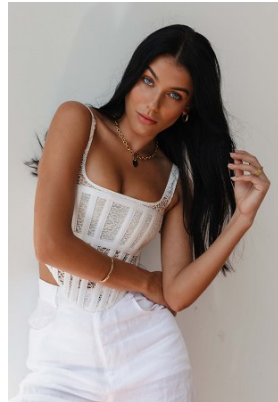

BELLA

Sarah Said-Smith

Height: 5'9 Bust: 34.5 Hips: 36.5 Waist: 25.5 Shoe: 9 US Hair: Dark Brown Eyes: Blue

BELLA

Sarah Said-Smith

Height: 5'9 Bust: 34.5 Hips: 36.5 Waist: 25.5 Shoe: 9 US Hair: Dark Brown Eyes: Blue

BELLA

Sarah Said-Smith

Height: 5'9 Bust: 34.5 Hips: 36.5 Waist: 25.5 Shoe: 9 US Hair: Dark Brown Eyes: Blue