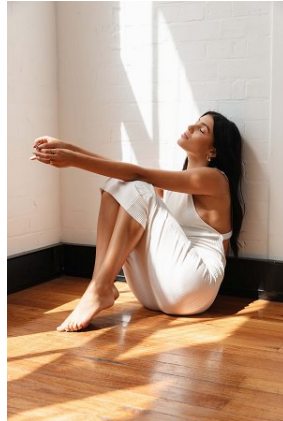

BELLA

Sarah Said-Smith

Height: 5'9 Bust: 34.5 Hips: 36.5 Waist: 25.5 Shoe: 9 US Hair: Dark Brown Eyes: Blue

BELLA

Sarah Said-Smith

Height: 5'9 Bust: 34.5 Hips: 36.5 Waist: 25.5 Shoe: 9 US Hair: Dark Brown Eyes: Blue

BELLA

Sarah Said-Smith

Height: 5'9 Bust: 34.5 Hips: 36.5 Waist: 25.5 Shoe: 9 US Hair: Dark Brown Eyes: Blue