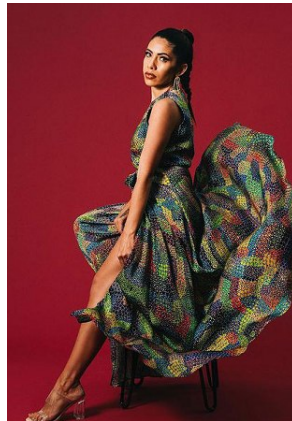

# BELLA

Fallon Gregory

Height: 5'3 Shoe: 7 US Hair: Dark Brown Eyes: Brown